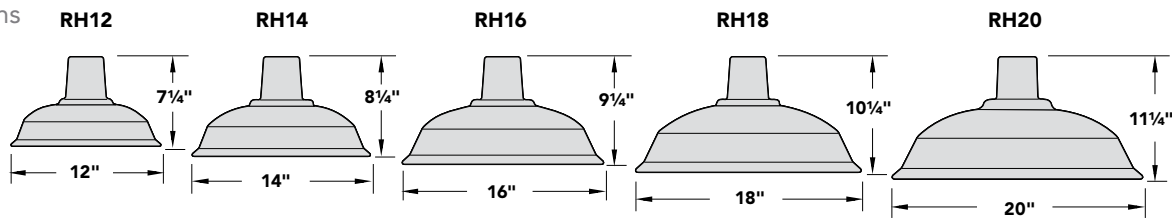

HEAVY DUTY

RH12, RH14, RH16, RH18, RH20

Aluminum Shade w/ Glass and Guard Options
 1/2" IP and 3/4" IP Arm, Stem and Pendant Options
 UL Wet Location Listed
 UL Damp Location Listed Pendants

Fixture

- Aluminum Shade
- Incandescent, Fluorescent, and LED Options

Finishes

- Shade, Arm and Stem Finish Options
- See Reverse Side of Sheet for Finish Options

Mounting

- 1/2" IP and 3/4" IP Arms Available
- Stem and Pendant Options

ORDERING EXAMPLE (FIXTURE AND MOUNTING SHOWN)